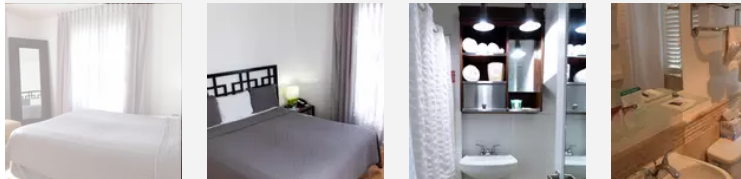

### King Superior Hotel, 1 King Bed

- Maximum capacity 2
- No smoking
- King Bed
- Maximum children 1

King Size Bed. Maximum Capacity of 2 persons. Writing Desk

HOME	<b>ACCOMMODATIONS</b>	GALLERY	CONCIERGE	TROPICAL GARDEN	RESTAURANT	CONTACT US
------	-----------------------	---------	-----------	-----------------	------------	------------

## Basic Villa 1 King Size Bed

- Sleeps 2
- 1 King Bed
- Maximum Children 1

Standard villa rooms with king size beds for any length of stay. Individual Air Conditioning - CD Alarm clock Radio - Flat Screen TV - Shower - Bathrobe - Hairdryer - In room safe - Voice Mail - Voltage 110 / 120 - Wake up call - Iron and ironing board

## Villa Suite, 1 King Bed and Sofa

- Sleeps 4
- 1 King Bed
- Queen sofa bed
- Kitchenette

Villa Suite with King Size bed and Queen sleeping sofa. Separate kitchenette area with microwave, sink and refrigerator - no cooking facilities available - table and chairs. Individual Air Conditioning - CD Alarm clock Radio - Flat Screen TV - Shower - Bathrobe - Hairdryer - In room safe - Voice Mail - Voltage 110 / 120 - Wake up call - Iron and ironing board

- Kitchenette

Presidential Suite with two King Size beds and one Queen sleeping sofa. Separate kitchenette area with microwave, sink and refrigerator - no cooking facilities available - table and chairs. Individual Air Conditioning - CD Alarm clock Radio - Flat Screen TV - Shower - Bathrobe - Hairdryer - In room safe - Voice Mail - Voltage 110 / 120 - Wake up call - Iron and ironing board