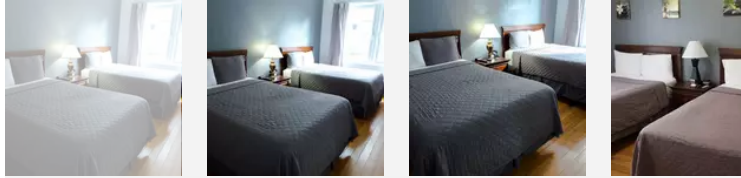

HOME	ACCOMMODATIONS	GALLERY	CONCIERGE	TROPICAL GARDEN	RESTAURANT	CONTACT US

- Sleeps 4
- 2 Full Beds
- No smoking

Two Full Size Beds. Maximum Capacity of 4 persons. Extra charges apply.