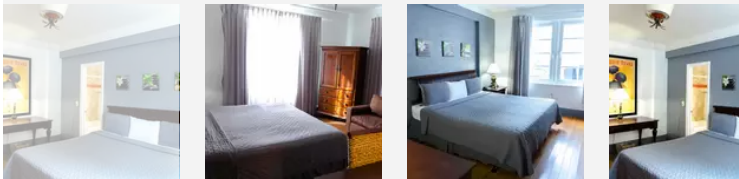

King Superior Hotel, 1 King Bed

- Maximum capacity 2
- No smoking
- King Bed
- Maximum children 1

King Size Bed. Maximum Capacity of 2 persons. Writing Desk