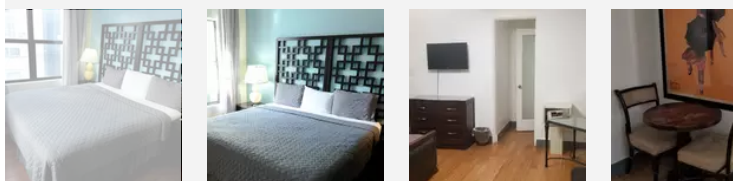

## Basic Villa 1 King Size Bed

- Sleeps 2
- 1 King Bed
- Maximum Children 1

Standard villa rooms with king size beds for any length of stay. Individual Air Conditioning - CD Alarm clock Radio - Flat Screen TV - Shower - Bathrobe - Hairdryer - In room safe - Voice Mail - Voltage 110 / 120 - Wake up call - Iron and ironing board

## Villa Suite, 1 King Bed and Sofa

- Sleeps 4
- 1 King Bed
- Queen sofa bed
- Kitchenette

Villa Suite with King Size bed and Queen sleeping sofa. Separate kitchenette area with microwave, sink and refrigerator - no cooking facilities available - table and chairs. Individual Air Conditioning - CD Alarm clock Radio - Flat Screen TV - Shower - Bathrobe - Hairdryer - In room safe - Voice Mail - Voltage 110 / 120 - Wake up call - Iron and ironing board

- Kitchenette

Presidential Suite with two King Size beds and one Queen sleeping sofa. Separate kitchenette area with microwave, sink and refrigerator - no cooking facilities available - table and chairs. Individual Air Conditioning - CD Alarm clock Radio - Flat Screen TV - Shower - Bathrobe - Hairdryer - In room safe - Voice Mail - Voltage 110 / 120 - Wake up call - Iron and ironing board