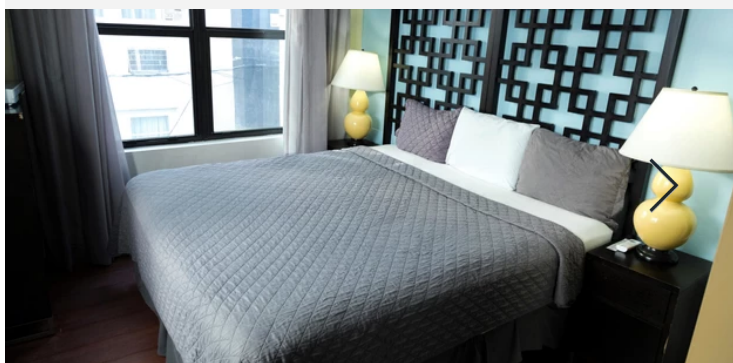

## Basic Villa 1 King Size Bed

- Sleeps 2
- 1 King Bed
- Maximum Children 1

Standard villa rooms with king size beds for any length of stay. Individual Air Conditioning - CD Alarm clock Radio - Flat Screen TV - Shower - Bathrobe - Hairdryer - In room safe - Voice Mail - Voltage 110 / 120 - Wake up call - Iron and ironing board

## Villa Suite, 1 King Bed and Sofa

- Sleeps 4
- 1 King Bed
- Queen sofa bed
- Kitchenette

Villa Suite with King Size bed and Queen sleeping sofa. Separate kitchenette area with microwave, sink and refrigerator - no cooking facilities available - table and chairs. Individual Air Conditioning - CD Alarm clock Radio - Flat Screen TV - Shower - Bathrobe - Hairdryer - In room safe - Voice Mail - Voltage 110 / 120 - Wake up call - Iron and ironing board

- Kitchenette

Presidential Suite with two King Size beds and one Queen sleeping sofa. Separate kitchenette area with microwave, sink and refrigerator - no cooking facilities available - table and chairs. Individual Air Conditioning - CD Alarm clock Radio - Flat Screen TV - Shower - Bathrobe - Hairdryer - In room safe - Voice Mail - Voltage 110 / 120 - Wake up call - Iron and ironing board